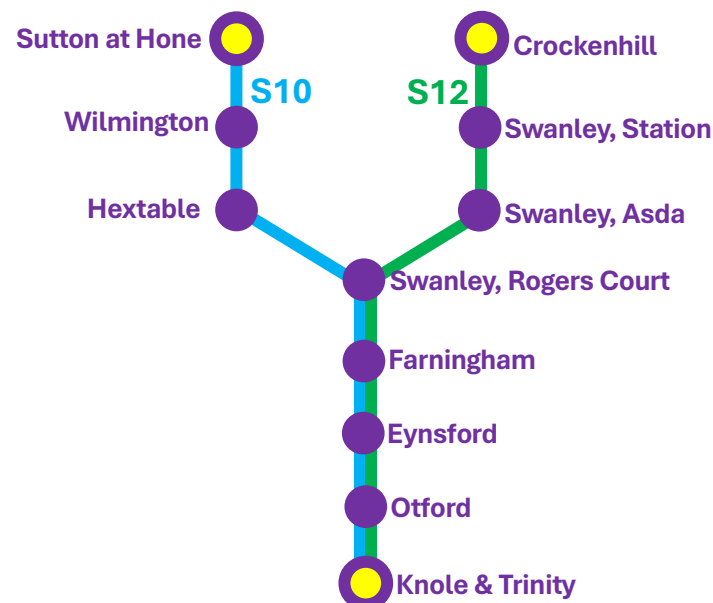

Service S10 & S12

Timetable

From January 2025

Monday to Friday

Schooldays only

	S10	S12
Sutton at Hone , Creswick Nurseries	0712	-
Sutton at Hone , Cedar Drive	0713	-
Hawley , Garden Centre	0718	-
Wilmington Stores	0728	-
Wilmington , Barn End Farm	0730	-
Hextable , Rowhill Road	0734	-
Crockenhill , Stones Cross Road	-	0730
Swanley , Station	-	0733
Swanley , Asda	-	0738
Swanley , Rogers Court	0742	0742
Farningham , White Post Corner	0747	0747
The Five Bells , Eynsford	0749	0749
Eynsford , Railway Station	0751	0751
Shoreham , Railway Station	0753	0755
Otford , Railway Station	0755	0800
Sevenoaks , Knole Academy	0820	0820
Sevenoaks , Wilderness Campus	0830	0830

	S10	S12
Sevenoaks , Knole Academy	1540	1540
Sevenoaks , Wilderness Campus	1550	1550
Otford , Railway Station	1607	1607
Shoreham , Railway Station	1611	1611
Eynsford , Railway Station	1616	1616
The Five Bells , Eynsford	1618	1618
Farningham , White Post Corner	1620	1620
Swanley , Rogers Court	1626	1626
Swanley , Asda	-	1631
Swanley , Station	-	1636
Crockenhill , Stones Cross Road	-	1641
Hextable , Rowhill Road	1633	-
Wilmington , Barn End Farm	1636	-
Wilmington Stores	1638	-
Hawley , Garden Centre	1645	-
Sutton at Hone , Cedar Drive	1650	-
Sutton at Hone , Creswick Nurseries	1652	-