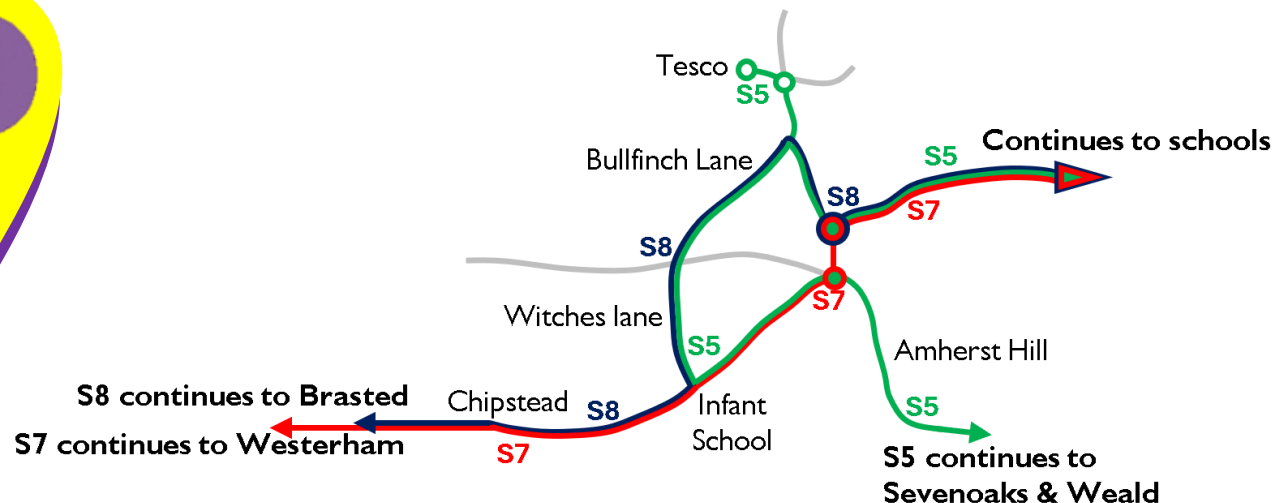

Service S5, S7 & S8

Timetable

From January 2025

Monday to Friday

Schooldays only

	S5	S7	S8
Weald Forge	0730	-	-
Sevenoaks, Bus Station	0742	-	-
Sevenoaks, St Botolph's Road	0745	-	-
Sevenoaks, Rail Station	0747	-	-
Westerham, Hartley Road	-	0740	-
Westerham, The Green	-	0743	-
Brasted, The White Hart	-	0747	0747
Sundridge, The White Horse	-	0751	0751
Chipstead, Corner	-	0755	0754
Chipstead Lane	0755	-	0759
Riverhead, Tesco	0759	-	-
Knole Academy	0809	0810	0810
Wilderness Campus	0819	0820	0820
Sevenoaks, Bus Station	-	0830	-

	S5	S7	S8
Sevenoaks, Bus Station	-	1520	-
Wilderness Campus	1545	1540	1545
Knole Academy	1600	1600	1605
Riverhead, Tesco	1607	-	-
Chipstead Lane	1608	-	1611
Chipstead, Corner	-	1615	1613
Sundridge, The White Horse	-	1620	1616
Brasted, The White Hart	-	1624	1619
Westerham, Hartley Road	-	1628	-
Westerham, The Green	-	1632	-
Sevenoaks, Rail Station	1618	-	-
Sevenoaks, St Botolph's Road	1620	-	-
Sevenoaks, Bus Station	1623	-	-
Weald Forge	1633	-	-

S5: Weald Village – Hubbard's Hill – Sevenoaks Bus Station – St Botolph's Road – Sevenoaks Rail Station – Worships Hill – Witches Lane – Bullfinch Lane – Riverhead, Tesco – Knole Academy – Wilderness Campus

S7: Westerham – Brasted – Sunridge – Chipstead Corner – Worships Hill – Knole Academy – Wilderness Campus

S8: Brasted – Sunridge – Chipstead Corner – Witches Lane – Bullfinch Lane – Knole Academy – Wilderness Campus